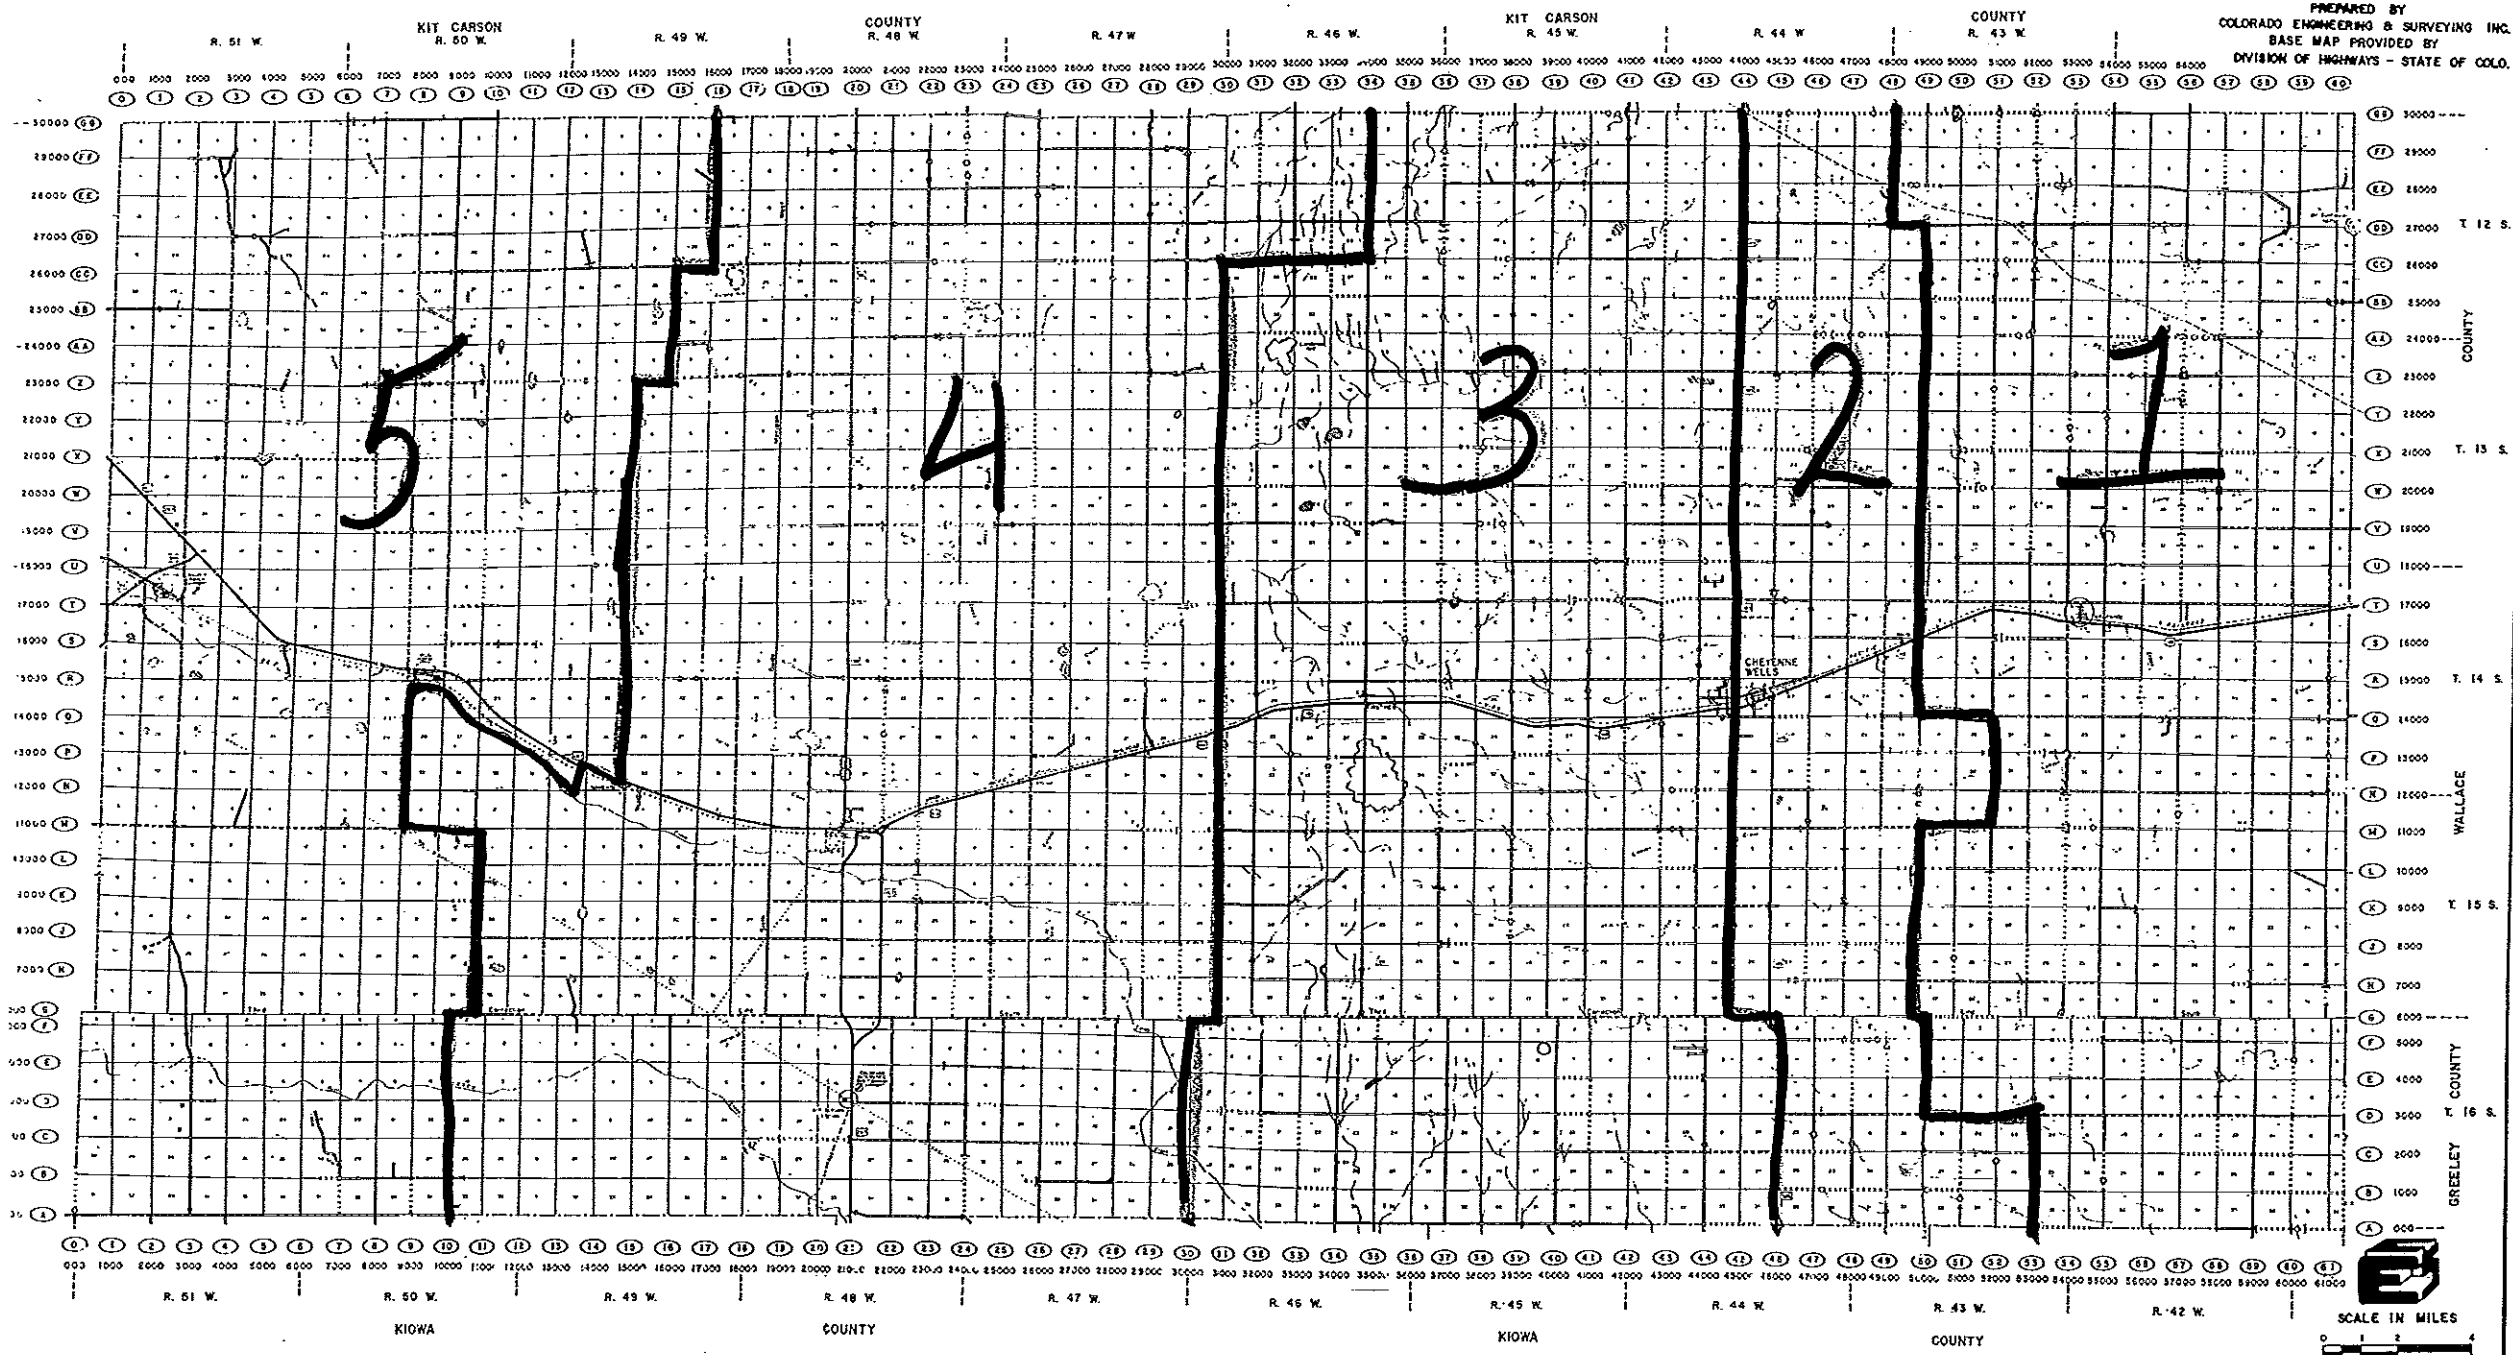

COUNTY ROAD MAP  
CHEYENNE COUNTY

COLORADO

PREPARED BY  
COLORADO ENGINEERING & SURVEYING INC.  
BASE MAP PROVIDED BY  
DIVISION OF HIGHWAYS - STATE OF COLO.

Precinct map

SCALE IN MILES

DRAWN 6-1-80  
REVISED
