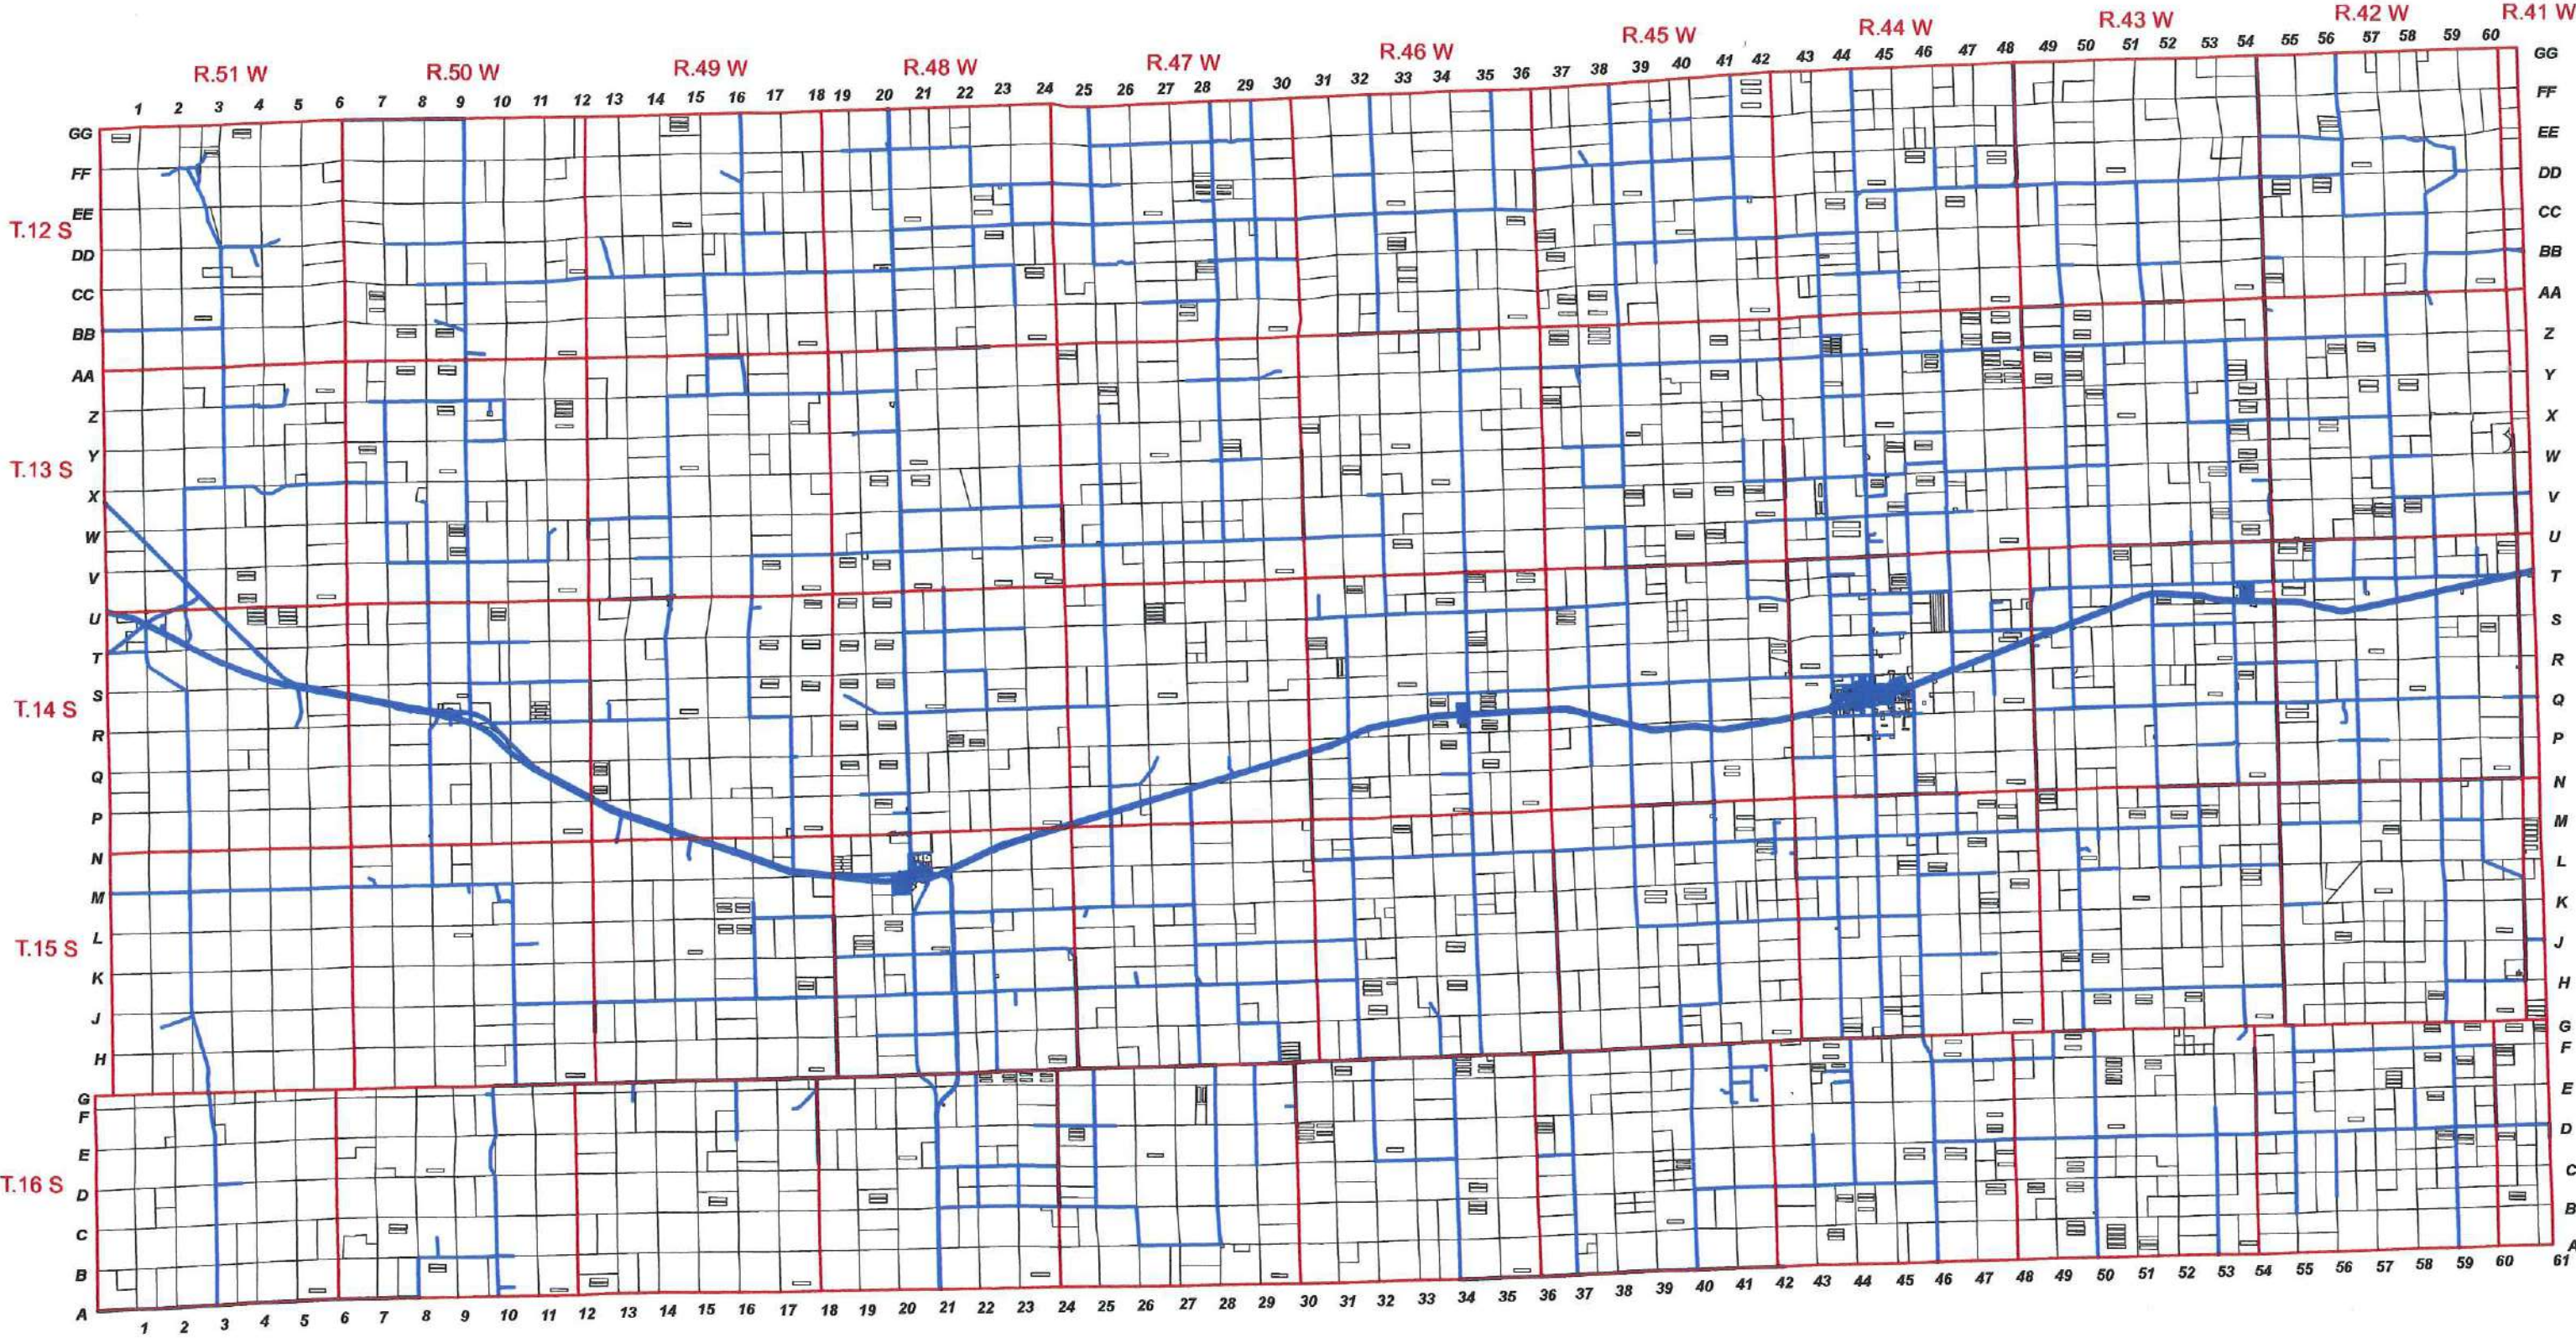

Cheyenne County Road Map

1/4 inch = 1 mile
This map is for assessment purposes only and is not a legal map.