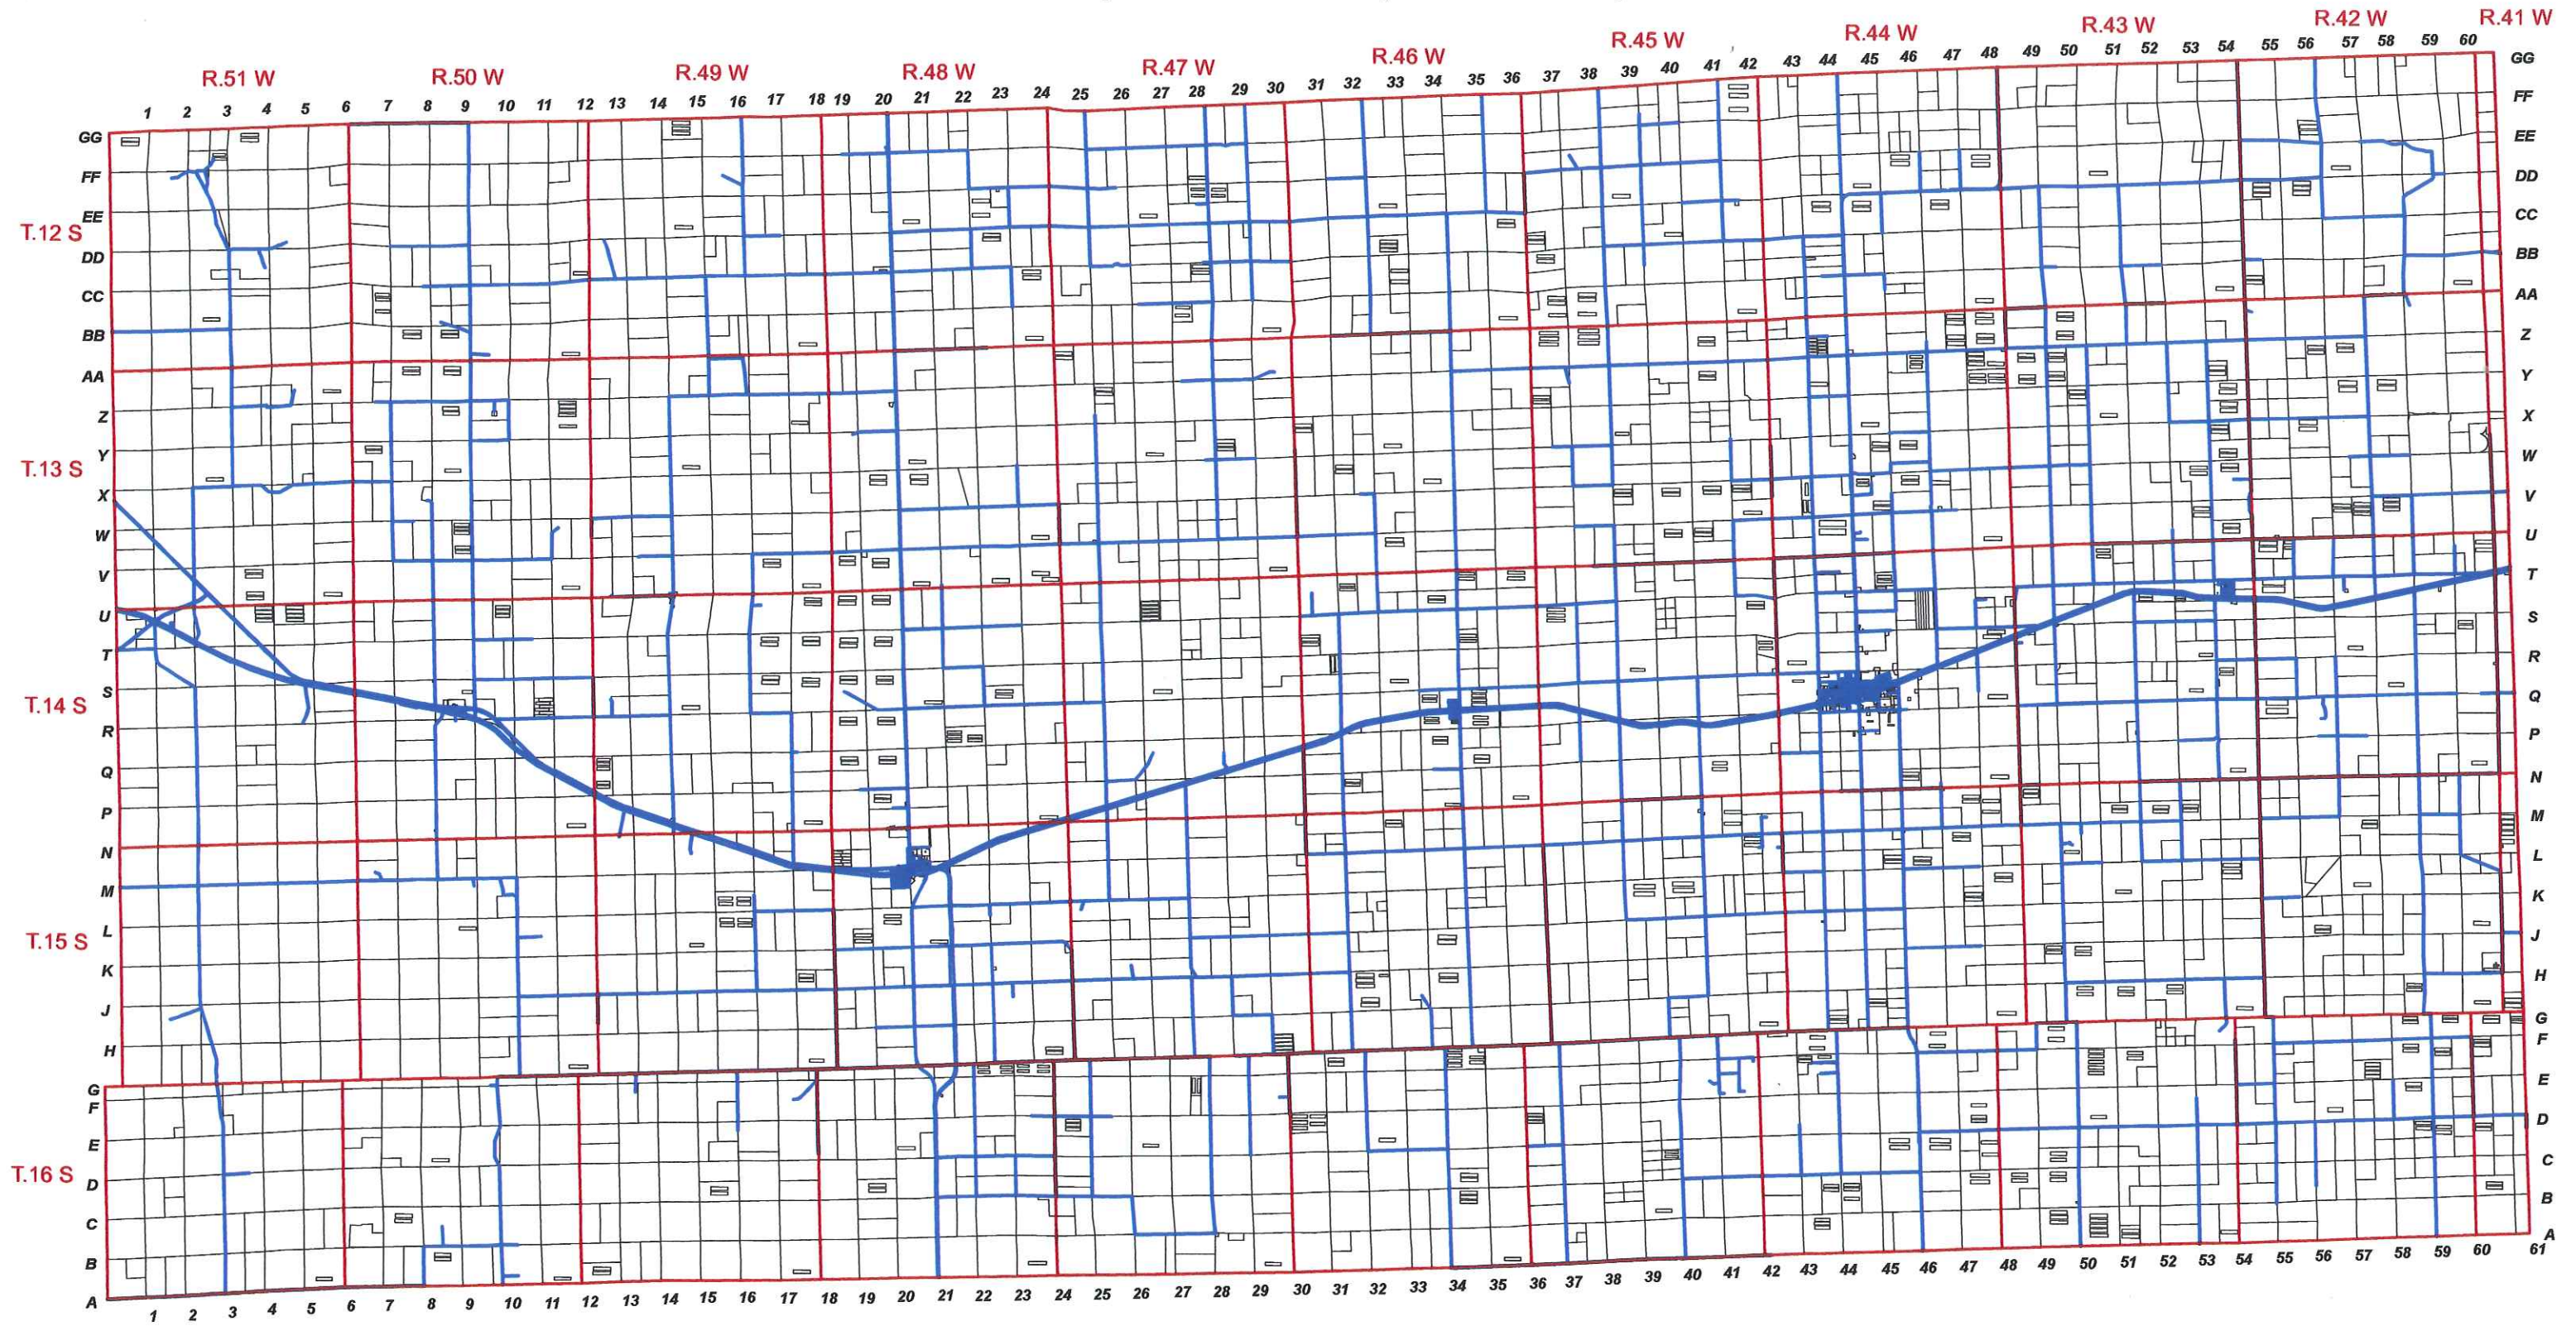

Cheyenne County Road Map

1/4 inch = 1 mile

This map is for assessment purposes only and is not a legal map.